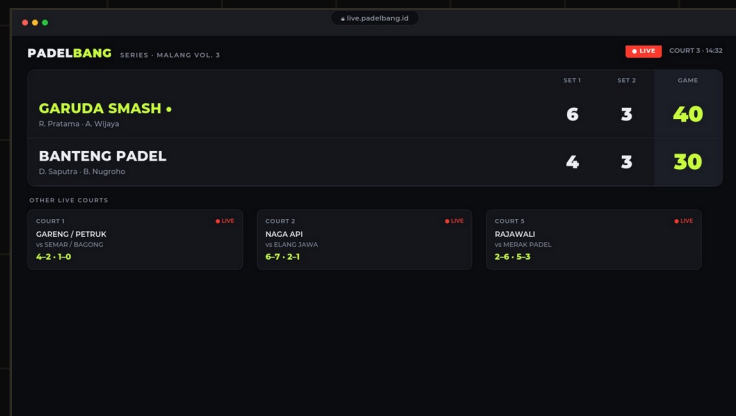

Live tournament platform.

Padel Bang — the live scoring and tournament engine, running real multi-day events. Sample data shown.

Live match scoring · Real-time