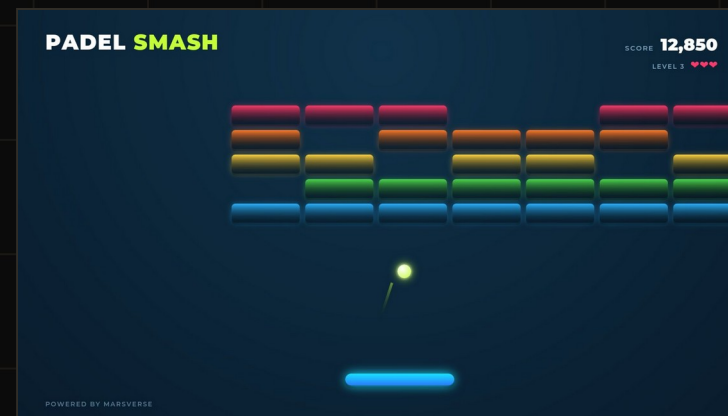

THIS WEEK - HOURS LOGGED

PUNCH POSTER

Scan to clock in
attend.theorganizer.co

Admin dashboard · CSV · QR poster

BUILT IN-HOUSE · PHP · MYSQL · DEPLOYED ON HOSTINGER

Interactive booth games.

Crowd-pulling exhibition games on touchscreen or kiosk — built to draw a queue and capture leads on the spot.

Spin & win · Lead capture

Reaction rush · Engagement

Padel smash · Branded arcade

BUILT IN-HOUSE · HTML5 · TOUCHSCREEN · KIOSK-READY

Marsverse Studio

The face — everything people see

3D for events & booths

Spatial design, stages, and exhibition booths rendered to spec.