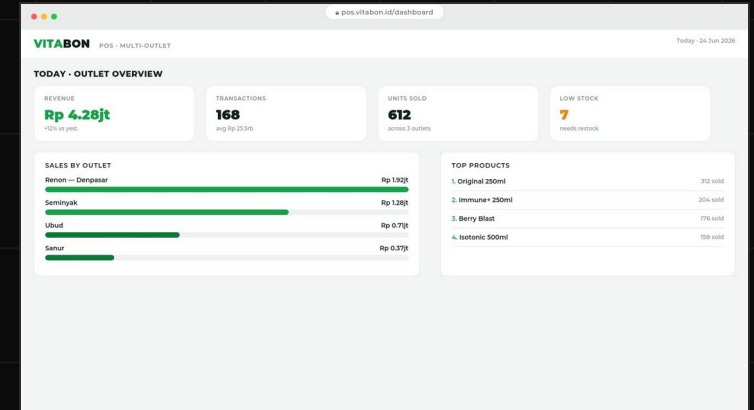

BUILT IN-HOUSE · PHP · MYSQL · JAVASCRIPT · LIVE.PADELBANG.ID

Point of sale & inventory.

VITABON — a multi-device POS with live inventory, restock control, and an owner dashboard. Sample data shown.

POS sale screen · Multi-device

Inventory & restock · Multi-outlet

Owner dashboard · Daily overview

BUILT IN-HOUSE · PHP · MYSQL · MULTI-DEVICE · MULTI-OUTLET

Workforce & attendance.

THE ORGANIZER — a PHP/MySQL attendance system: public weekly board, PIN punch page, and admin dashboard. Sample data shown.