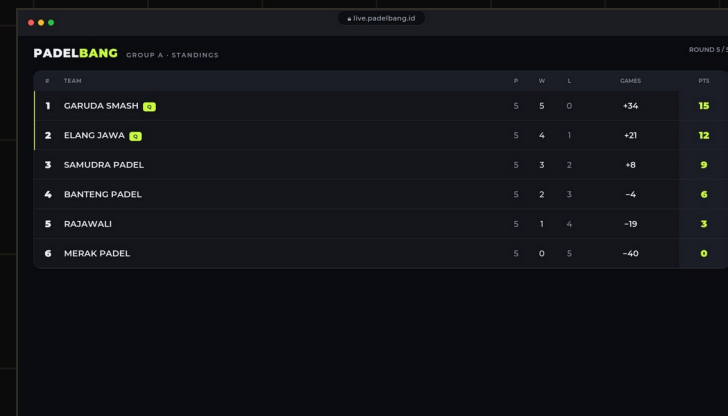

Live tournament platform.

Padel Bang — the live scoring and tournament engine, running real multi-day events. Sample data shown.

Live match scoring · Real-time

Knockout bracket · Auto-advancing

Group standings · Live table