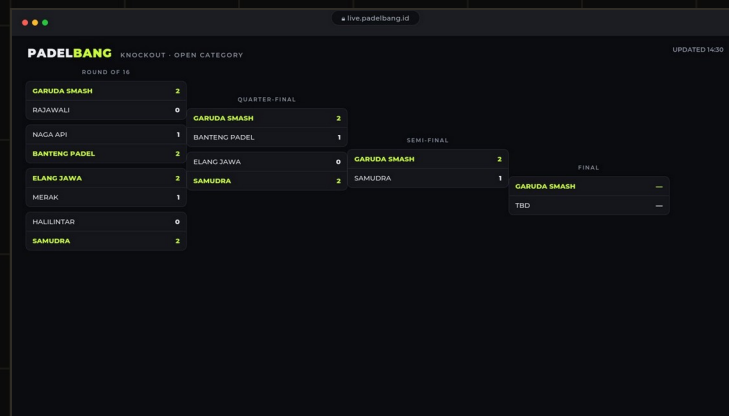

Knockout bracket · Auto-advancing