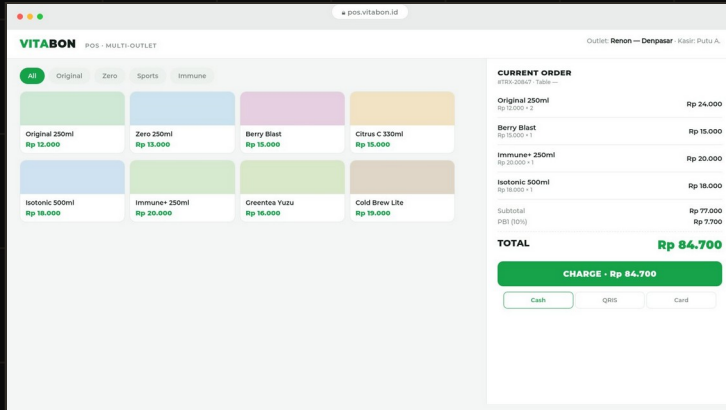

Live tournament platform.

Padel Bang — the live scoring and tournament engine, running real multi-day events. Sample data shown.

Live match scoring · Real-time

Knockout bracket · Auto-advancing

Group standings · Live table

BUILT IN-HOUSE · PHP · MYSQL · JAVASCRIPT · LIVE.PADELBANG.ID

Point of sale & inventory.

VITABON — a multi-device POS with live inventory, restock control, and an owner dashboard. Sample data shown.

POS sale screen · Multi-device