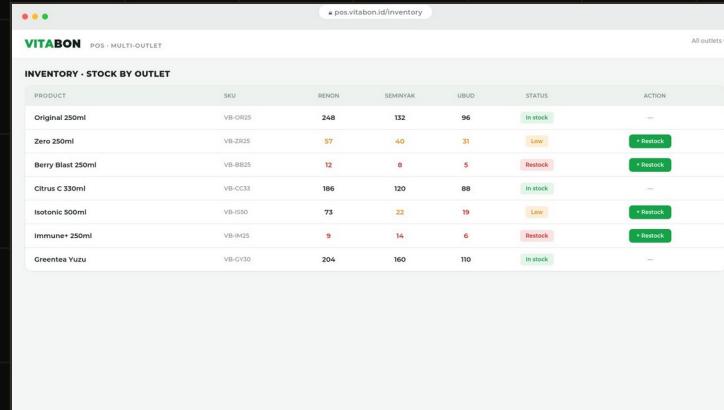

Tournament & scoring systems

Live brackets, standings, referee consoles, finals displays.

Interactive mini-games

Exhibition and booth games that pull a crowd and capture leads.

SHIPPED

Padel Bang live tournament system (v3) — running real, multi-day events at full venue scale.

Live tournament platform.

Padel Bang — the live scoring and tournament engine, running real multi-day events. Sample data shown.

Live match scoring · Real-time

Knockout bracket · Auto-advancing

Group standings · Live table

BUILT IN-HOUSE · PHP · MYSQL · JAVASCRIPT · LIVE.PADELBANG.ID

Point of sale & inventory.

VITABON — a multi-device POS with live inventory, restock control, and an owner dashboard. Sample data shown.

POS sale screen · Multi-device